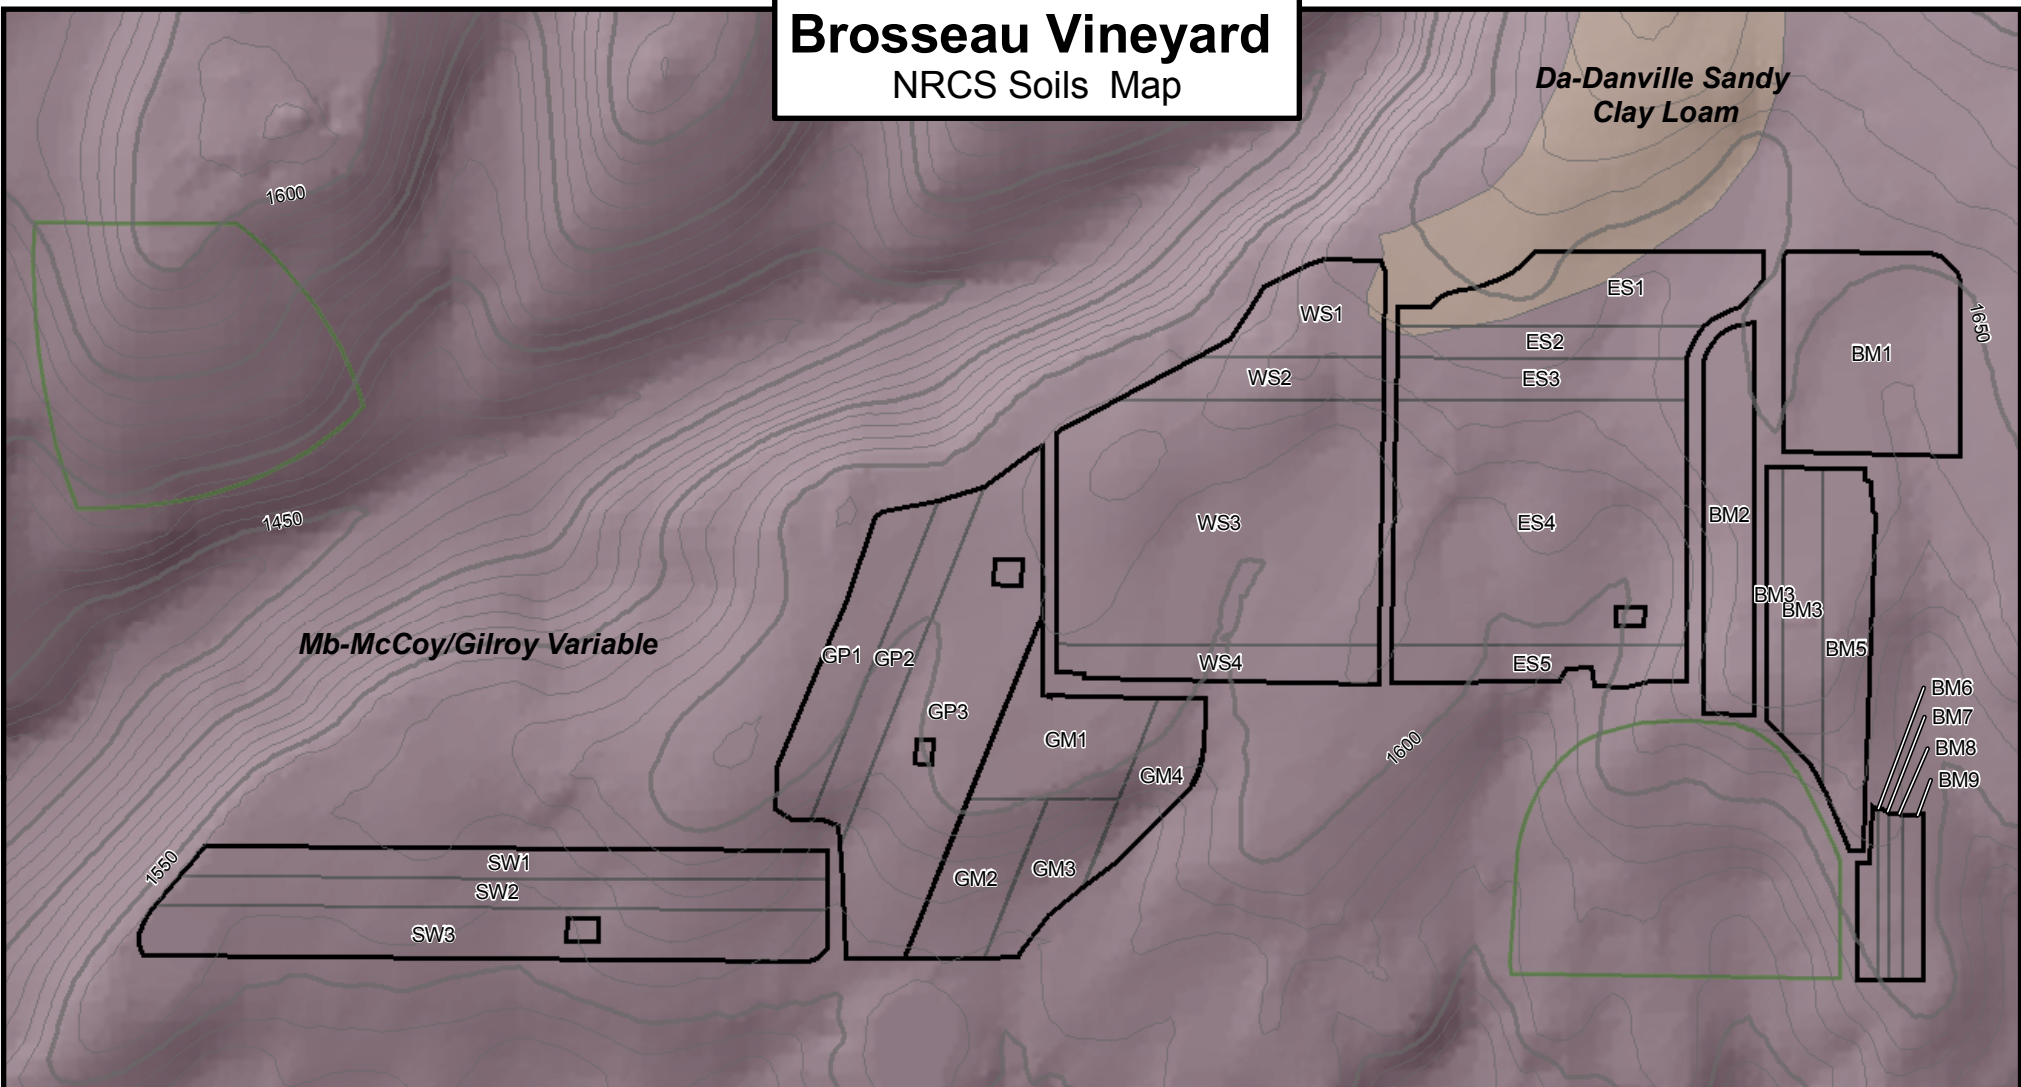

# Brosseau Vineyard

## NRCS Soils Map

### Legend

10ft Contours (USGS NED)

— 10ft Contours

— 50ft Contours

▭ Potential Plantings Outline - 10.6 ac

▭ Block Outline - 39.76 ac

NRCS Soils

▭ Da-Danville Sandy Clay Loam

▭ Mb-McCoy/Gilroy Variable

Block	Acres	Variety	Clone	Block	Acres	Variety	Clone
Blue Mtn 1	2.66	Pinot Noir	Mt Eden	Grandma's 1	1.26	Syrah	Samsonite
Blue Mtn 2	1.83	Syrah	Samsonite	Grandma's 2	0.92	Grenache	362
Blue Mtn 3	0.85	Syrah	Samsonite	Grandma's 3	0.71	Grenache	Samonite
Blue Mtn 4	0.32	Cab Sauv	Samsonite	Grandma's 4	0.67	Viognier	Samsonite
Blue Mtn 5	1.26	Syrah	877	Grandpa's 1	1.19	Syrah	Estrella
Blue Mtn 6	0.23	Viognier	642	Grandpa's 2	0.99	Syrah	470
Blue Mtn 7	0.15	Roussanne	468	Grandpa's 3	3.45	Syrah	Samsonite
Blue Mtn 8	0.15	Marsanne	574	Stonewall 1	1.37	Pinot Noir	114
Blue Mtn 9	0.25	Chenin Blanc	Samsonite	Stonewall 2	1.44	Pinot Noir	538
Eastside 1	1.56	Pinot Noir	Mt Eden	Stonewall 3	2.52	Pinot Noir	Pommard 4
Eastside 2	0.70	Pinot Noir	113	Westside 1	0.98	Pinot Noir	13
Eastside 3	0.90	Pinot Noir	115	Westside 2	0.71	Pinot Noir	115
Eastside 4	5.25	Chardonnay	Wente	Westside 3	5.80	Chardonnay	Wente
Eastside 5	0.76	Chardonnay	76	Westside 4	0.84	Chardonnay	76