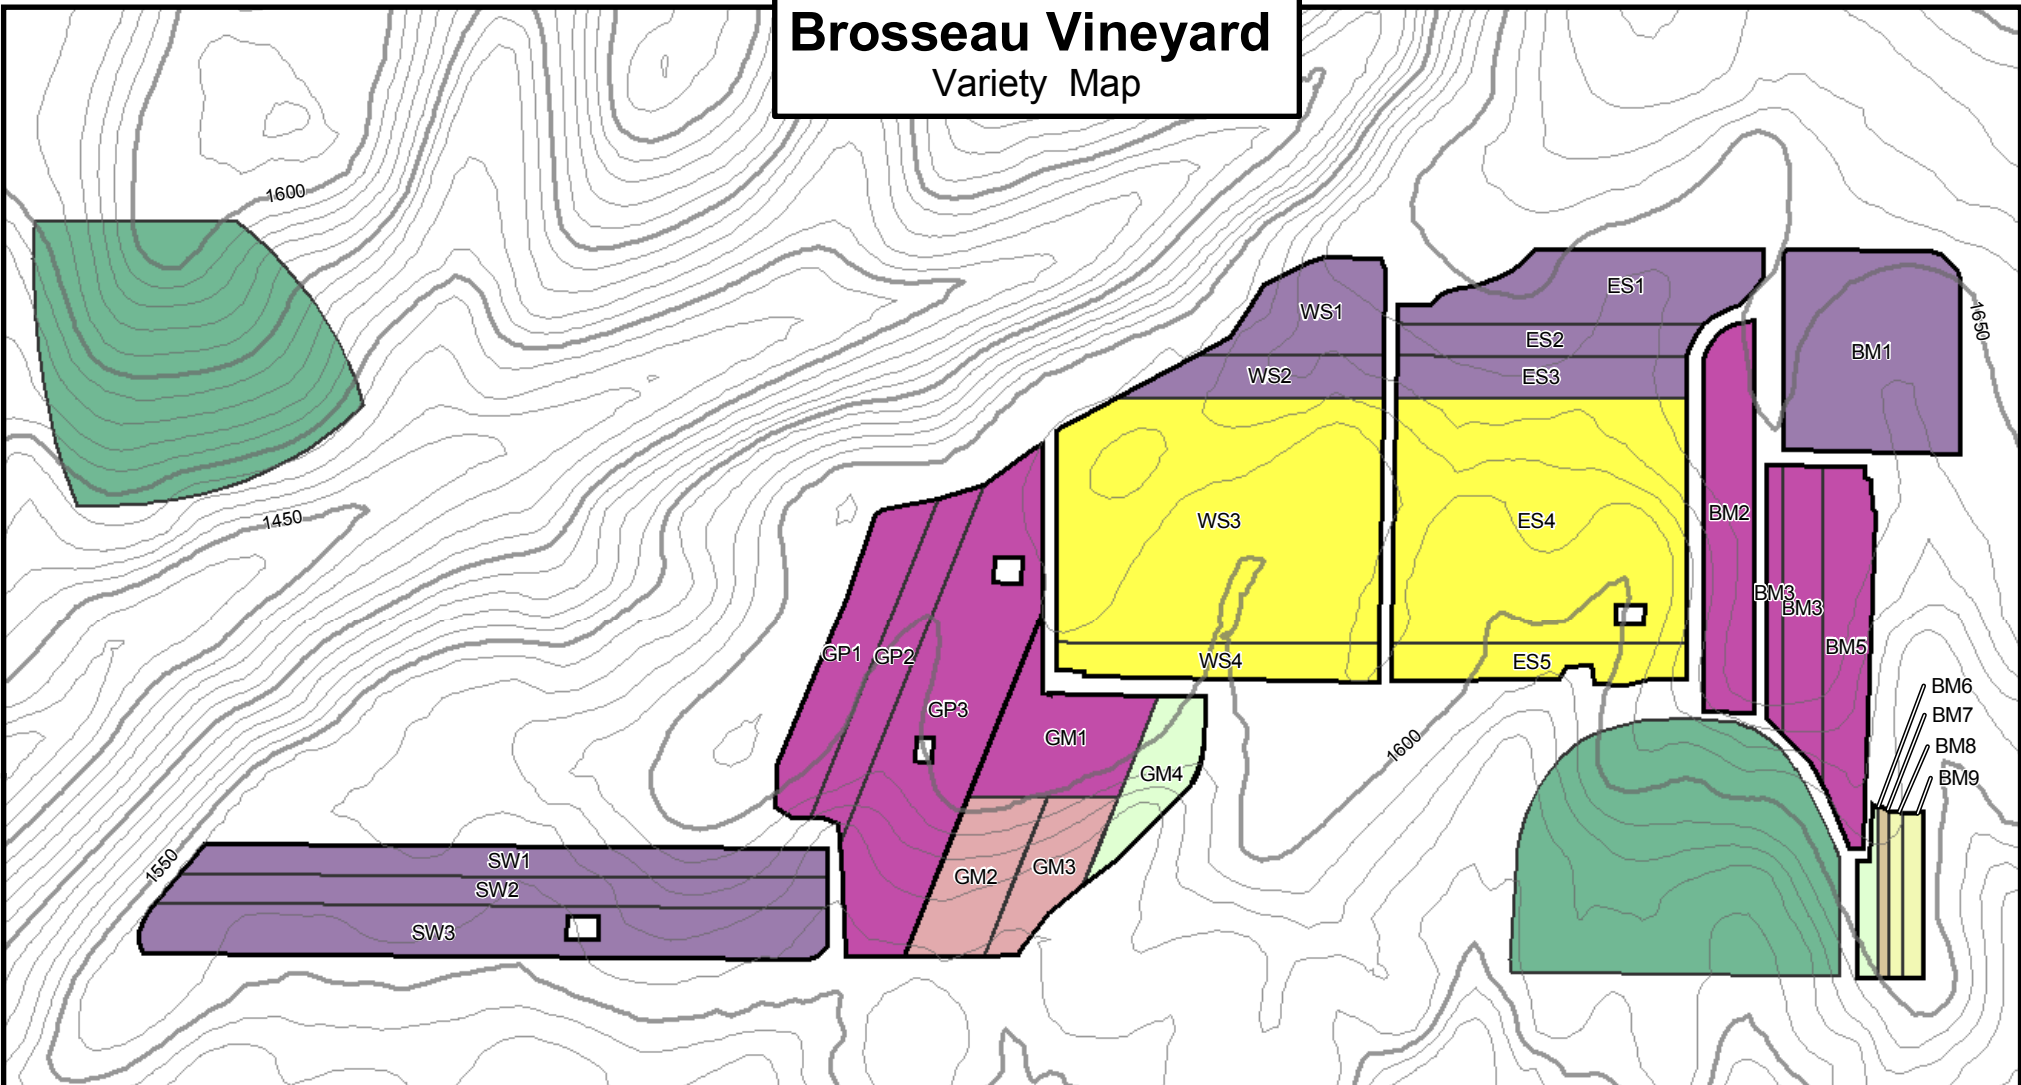

# Brosseau Vineyard

## Variety Map

### Legend

10ft Contours (USGS NED)

— 10ft Contours

— 50ft Contours

Potential Plantings - 10.6 ac

Blocks by Varieties - 39.76 ac

Pinot Noir - 12.84ac

Chardonnay - 12.65 ac

Block	Acres	Variety	Clone
Grandma's 1	1.26	Syrah	Samsonite
Grandma's 2	0.92	Grenache	362
Grandma's 3	0.71	Grenache	Samonite
Grandma's 4	0.67	Viognier	Samsonite
Grandpa's 1	1.19	Syrah	Estrella
Grandpa's 2	0.99	Syrah	470
Grandpa's 3	3.45	Syrah	Samsonite
Stonewall 1	1.37	Pinot Noir	114
Stonewall 2	1.44	Pinot Noir	538
Stonewall 3	2.52	Pinot Noir	Pommard 4
Westside 1	0.98	Pinot Noir	13
Westside 2	0.71	Pinot Noir	115
Westside 3	5.80	Chardonnay	Wente
Westside 4	0.84	Chardonnay	76